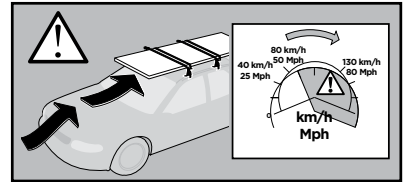

# > Instructions

**SEAT Ibiza**, 3-dr Hatchback, 08-\*

**SEAT Ibiza**, 5-dr Hatchback, 08-

\* Without glassroof

xx kg xx lbs	+		<b>7 kg</b> <b>15,4 lbs</b>	=	<b>Max.</b> <b>50 kg</b> <b>110 lbs</b>
<b>SEAT Ibiza,</b> 3-dr Hatchback, 08- <sup>*</sup>					
<b>SEAT Ibiza,</b> 5-dr Hatchback, 08-					<b>Max.</b> <b>60 kg</b> <b>132 lbs</b>