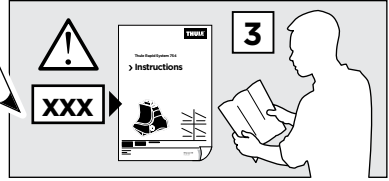

2

SEAT Ibiza, 3-dr Hatchback, 08-*

897 	121 	FL ↓ 	↓ FR 	120 	898
970 	06 	↓ RL 	RR ↓ 	06 	970

SEAT Ibiza, 5-dr Hatchback, 08-

897 	121 	FL ↓ 	↓ FR 	120 	898
230 	06 	↓ RL 	RR ↓ 	06 	230