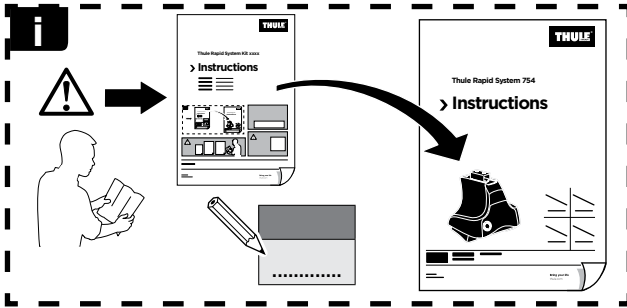

# > Instructions

**SEAT Ibiza**, 3-dr Hatchback, 08-\*

**SEAT Ibiza**, 5-dr Hatchback, 08-

\* Without glassroof

xx kg xx lbs	+		<b>7 kg</b> <b>15,4 lbs</b>	=	<b>Max.</b> <b>50 kg</b> <b>110 lbs</b>
<b>SEAT Ibiza,</b> 3-dr Hatchback, 08- <sup>*</sup>					
<b>SEAT Ibiza,</b> 5-dr Hatchback, 08-					<b>Max.</b> <b>60 kg</b> <b>132 lbs</b>